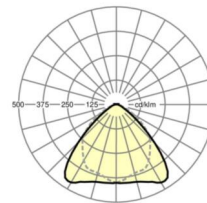

CHARACTERISTICS

Order number	19510006014
EAN number	4020863425792
Commodity code	94051190
Certification mark	IP 20, Protection class I, ENEC10 VDE, F, HACCP DIN10500/Food/IFS-application-related suitability/BRC, Indoor, CE
Impact resistance (IK rating)	IK03 (-20°C bis 35°C)
Ambient temperatur	ta -20°C to 35°C
Special properties	Ready for IoT
Warranty period	5 years
State funding programs	BEG - Federal funding for efficient buildings (valid only for Germany)

ELECTRICAL ENGINEERING

Controller	Electronic driver DALI2 (1 pcs.)
System output	24W
Mains voltage	230V/50Hz
Circuit breakers (inrush current)	13 pieces/B10, 24 pieces/B16, 25 pieces/C10, 40 pieces/C16
Energy efficiency class/light source	C

LIGHTING TECHNOLOGY

Placement	LED, Colour rendering/Light colour CRI ≥ 80 / 4000K
Colour tolerance (MacAdam)	3SDCM
Nominal luminous flux	4595lm
LED service life	50000h L80/B10 (Tq 35°C), 70000h L80/B50 (Tq 35°C), 100000h L80/B50 (Tq 30°C)
Luminaire luminous efficiency	193lm/W
Beam angle	95° (C0) / 95° (C90)
UGR lat./long.	20.7 / 22.1

MECHANICS

Housing colour	black RAL 9005
Dimensions (LxWxH/DxH)	1531mm x 55mm x 37mm
Weight (net)	1.65kg
Type of installation	Mounting rail system installation, Light structure

Dimensions

L	1531 mm	Length
B	55 mm	Width
H	37 mm	Height

DEEP-LINK

<https://www.regiolux.de/en/article/19510006014>

Reference	LED 4000lm 840
ηLB	100 %
Φ ↓/↑	98 % / 2 %
UGR lat./long.	20.7 / 22.1